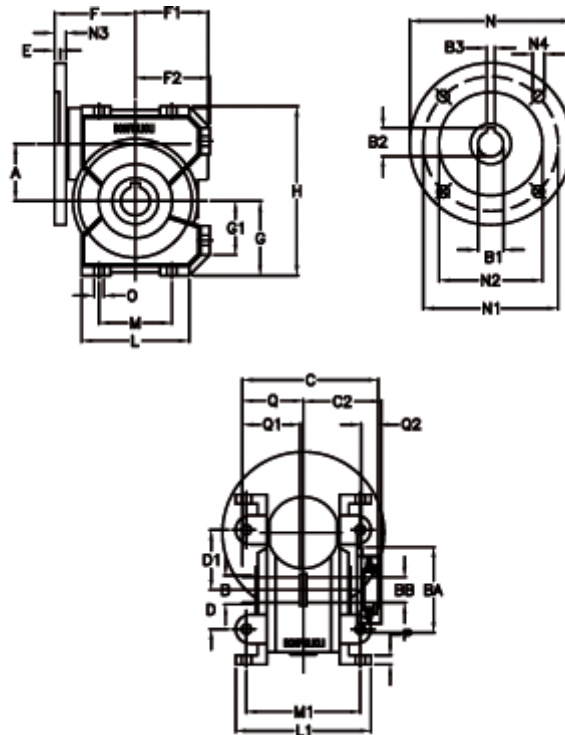

Article number: 390204402002336

Description: Worm Gear with Torque Limiter  
VF 44-L2-U-20-P63B14

## Measures

a = 44.6	C2 = 48.0	g = 55.0	N = 90	Q1 = 32
B = 18	D = 29	G1 = 40.0	N1 = 75	Q2 = 12
B1 E7 = 11	D1 = 46	H = 127.0	N2 = 60	
B2 = 12.8	Description = VF 44U-xx-63B14	H1 = 97.0	N3 = 8.0	
B3 H9 = 4	E = 2.0	L = 80	N4 = 5.5	
BA = 40	F = 65	L1 = 100	O = 8.5	
BB H7 = 11	F1 = 54	m = 52	P = 8	
C = 79	F2 = 55.0	M1 = 81.0	Q = 32.0	